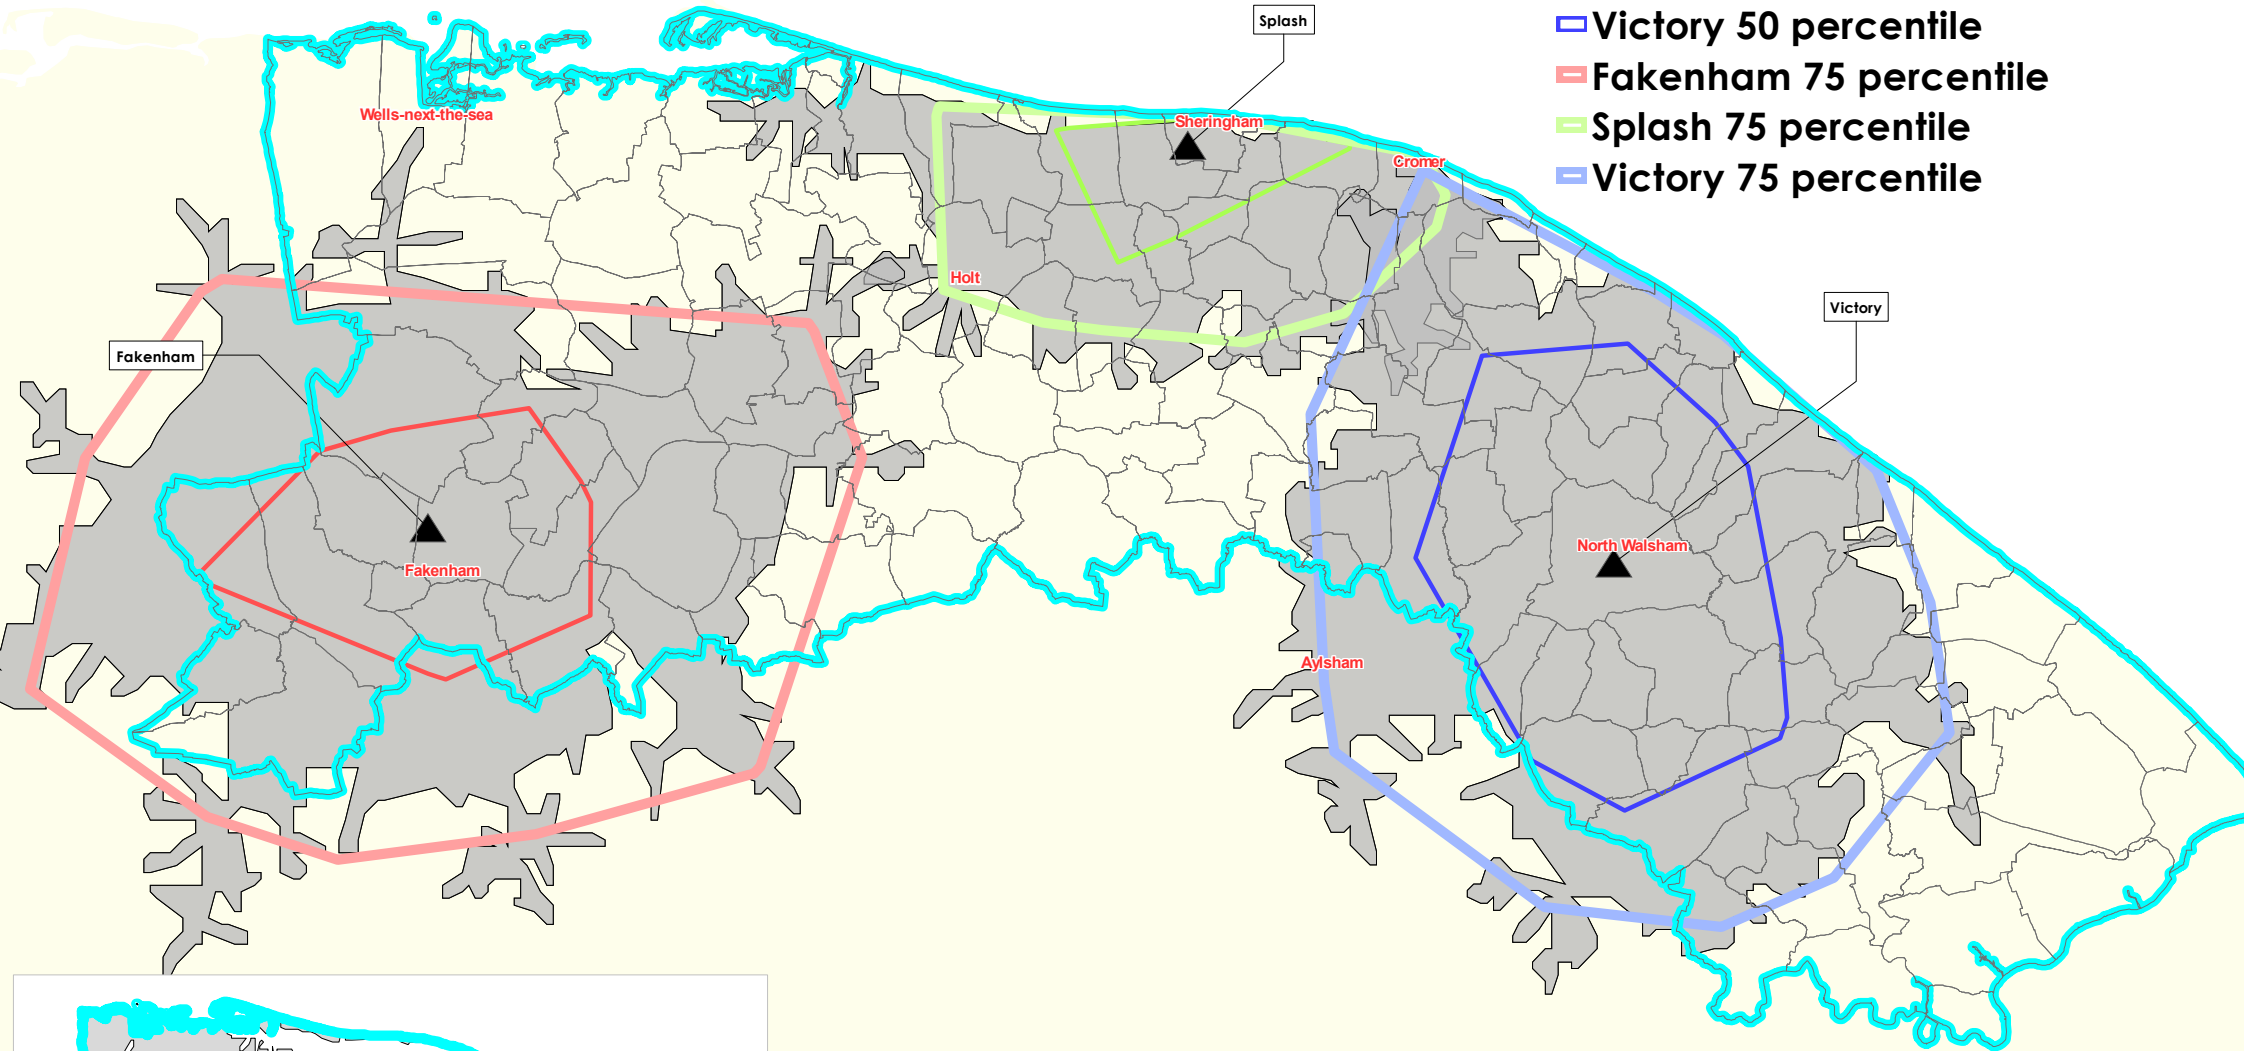

- 20 minutes drivetime
- Fakenham 50 percentile
- Splash 50 percentile
- Victory 50 percentile
- Fakenham 75 percentile
- Splash 75 percentile
- Victory 75 percentile

c. 21-22 k residents live outside the 20 minute catchment

Norwich

Acle