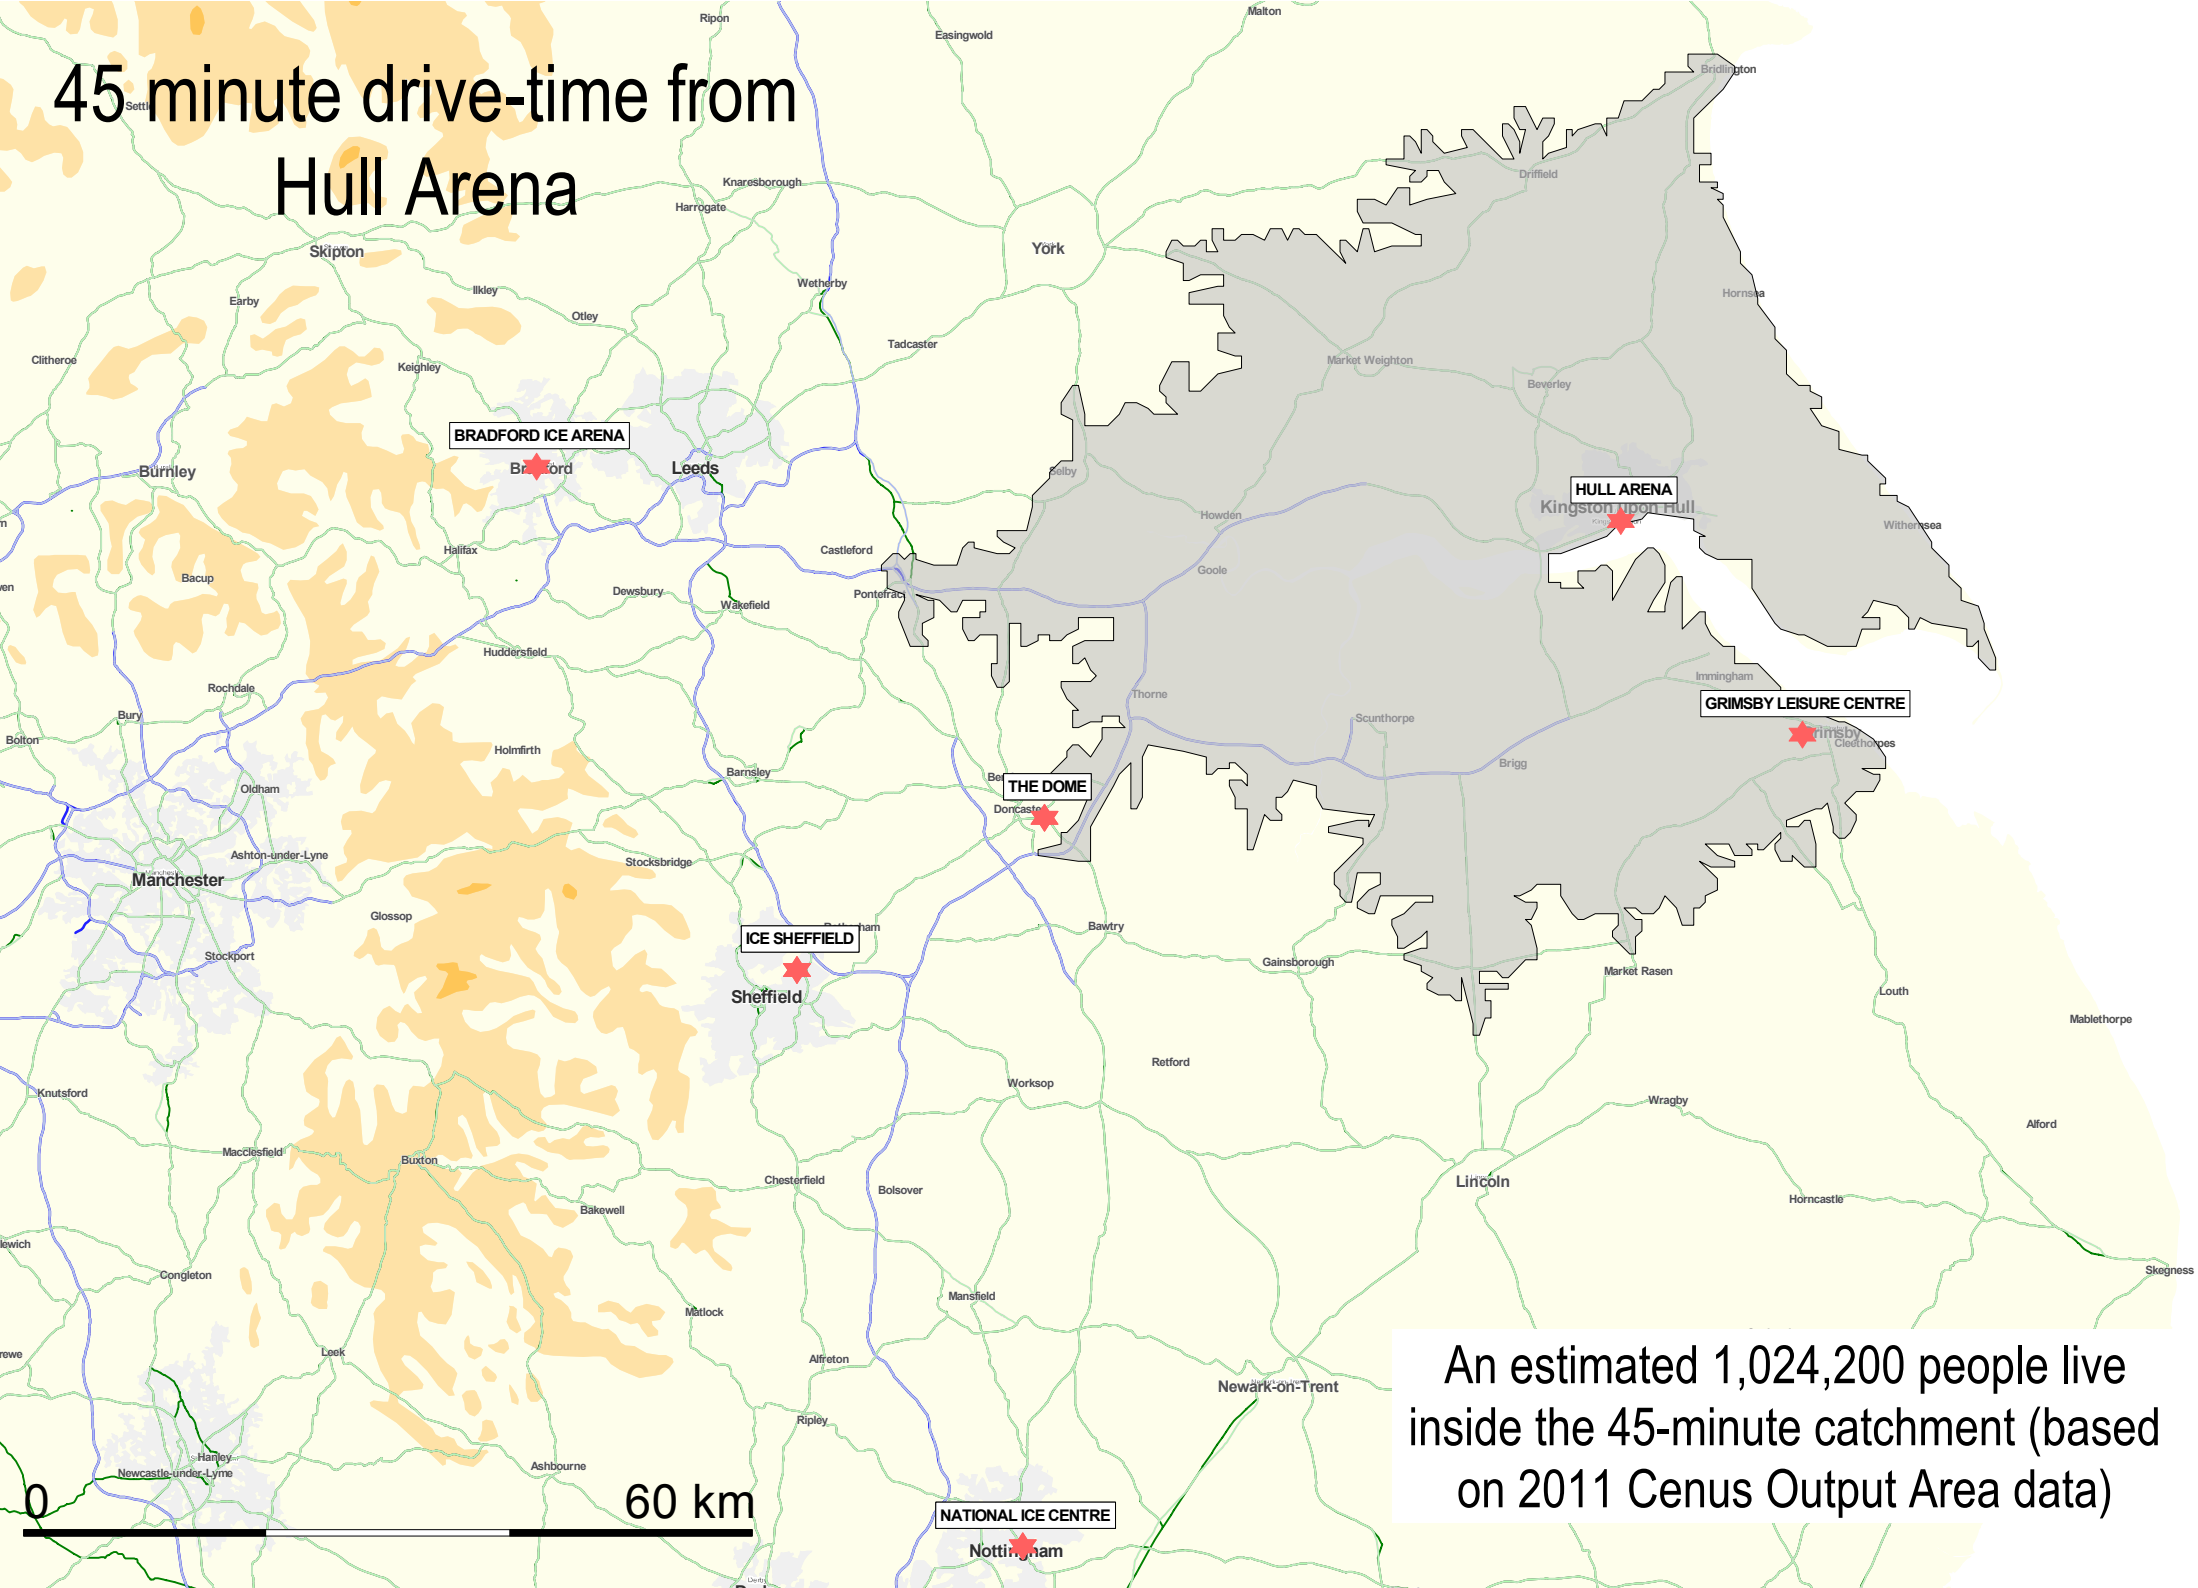

45 minute drive-time from Hull Arena

An estimated 1,024,200 people live inside the 45-minute catchment (based on 2011 Census Output Area data)